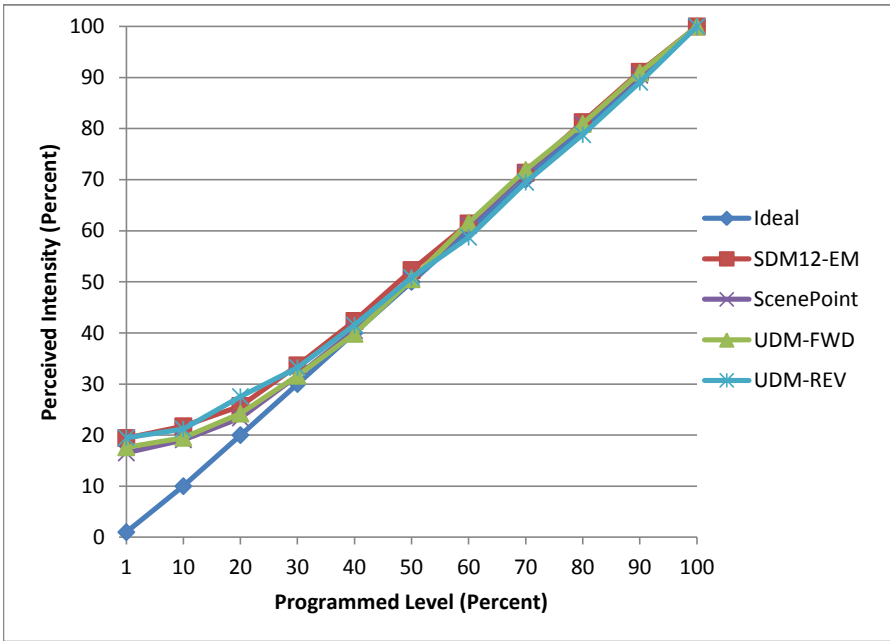

**Manufacturer** Utlitech  
**Model** LED C212CA-WW  
**Description** Canelabra  
**Driver** Integrated  
**Nominal Power (W)** 2  
**Dimming Control** Forward and Reverse  
**Product Range**  
**Test Date** 5/11/2016

Dimmer Tested Against:	SDM12-EM	ScenePoint	UDM-FWD	UDM-REV
Pass/Fail	Pass	Pass	Pass	Pass
<b>Best-Fit Power Profile:</b>				
Minimum ON	10	10	10	10
Maximum ON	84	85	84	80
Adjust	100	100	100	100
<b>Light Output Range (vs. non-dimmed)</b>				
Maximum (Perceived)	95.2%	95.3%	95.2%	95.2%
Minimum (Perceived)	18.5%	15.7%	16.8%	18.5%
Minimum (Measured)	3.4%	2.5%	2.8%	3.4%

**Linearity Curves (Best-fit Power Profile Applied):**

**Observations:**