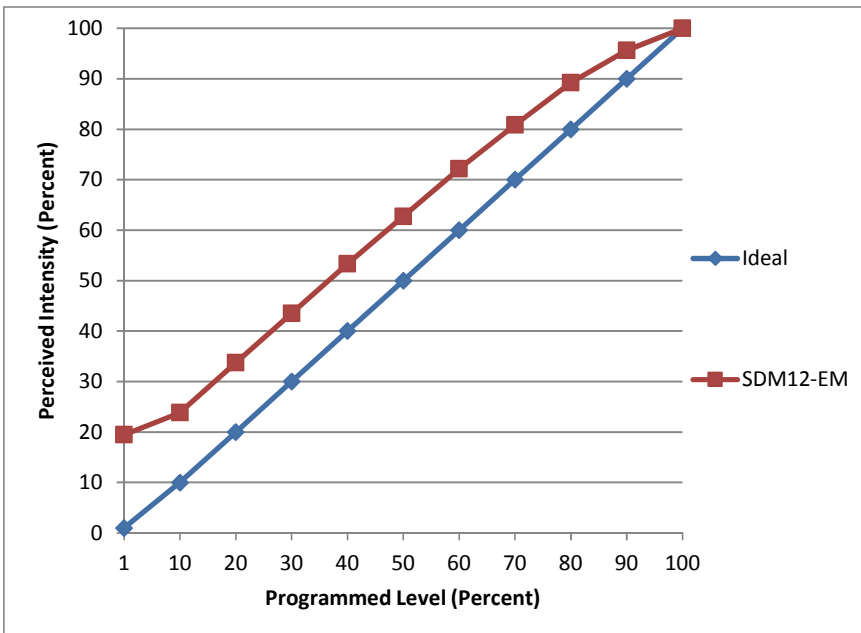

Manufacturer Soraa
Model VIVID 2 MR16
Description MR16 Lamp
Driver 75VA magnetic transformer
Nominal Power (W) 9.8
Dimming Control Forward-phase
Product Range
Test Date 4/15/2015

Dimmer Tested Against:	SDM12-EM		
Pass/Fail	Pass		
Best-Fit Power Profile:			
Minimum ON	3		
Maximum ON	80		
Adjust	100		
Light Output Range (vs. non-dimmed)			
Maximum (Perceived), 120V	95.2%		
Minimum (Perceived)	18.5%		
Minimum (Measured)	3.4%		

Linearity Curves (Best-fit Power Profile Applied):

Observations: