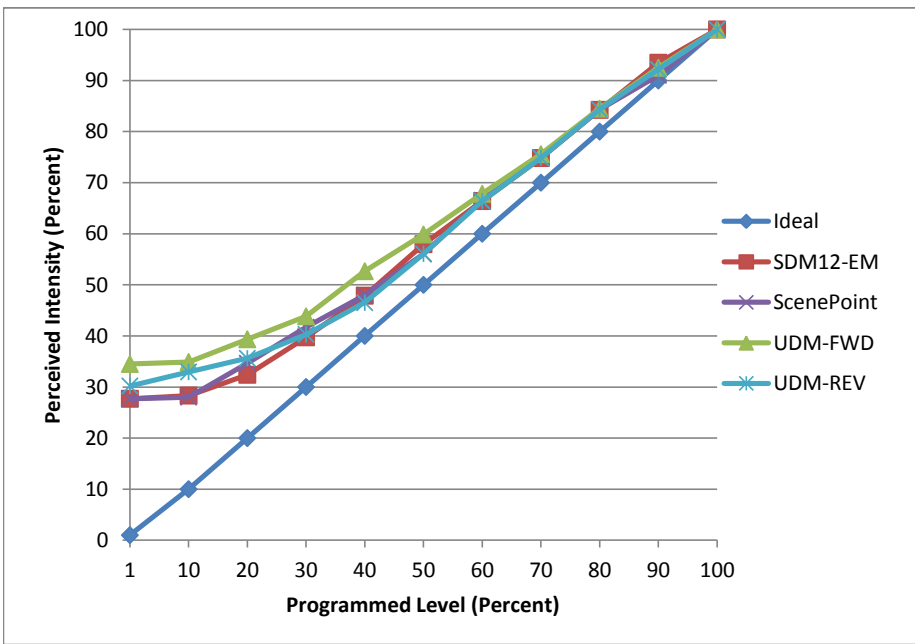

**Manufacturer** Solais  
**Model** Xd24-25-30K-2400-WH-J  
**Description** Xd24 Track lighting  
**Driver** Integrated  
**Nominal Power (W)** 28  
**Dimming Control** Forward and Reverse  
**Product Range** -  
**Test Date** 11/14/2016

Dimmer Tested Against:	SDM12-EM	Scenepoint	UDM-FWD	UDM-REV
Pass/Fail	Pass	Pass	Pass	Pass
<b>Best-Fit Power Profile:</b>				
Minimum ON	12	12	15	17
Maximum ON	85	85	85	86
Adjust	100	100	100	100
<b>Light Output Range (vs. non-dimmed)</b>				
Maximum (Perceived)	96.1%	95.2%	95.8%	95.7%
Minimum (Perceived)	26.6%	26.4%	33.1%	28.9%
Minimum (Measured)	7.1%	7.0%	10.9%	8.3%

**Linearity Curves (Best-fit Power Profile Applied):**

**Observations:**

bgk