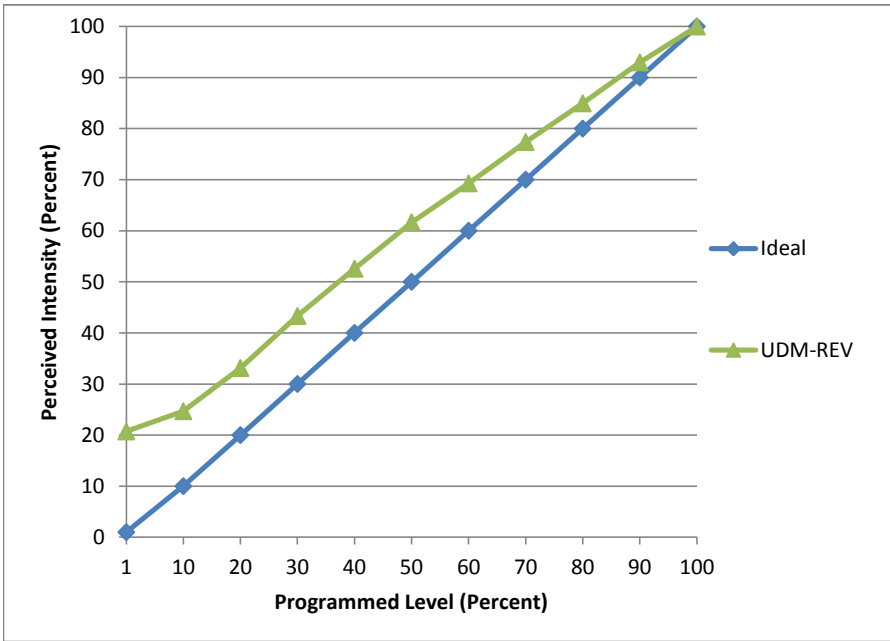

**Manufacturer** No 8 Lighting  
**Model** 800K series  
**Description** 2 in Downlight  
**Driver** ISD-601-500-15-D  
**Nominal Power (W)** 15  
**Dimming Control** Reverse  
**Product Range** -  
**Test Date** 7/12/2016

<b>Dimmer Tested Against:</b>	<b>UDM-REV</b>
<b>Pass/Fail</b>	Pass
<b>Best-Fit Power Profile:</b>	
<b>Minimum ON</b>	3
<b>Maximum ON</b>	71
<b>Adjust</b>	100
<b>Light Output Range (vs. non-dimmed)</b>	
<b>Maximum (Perceived)</b>	95.1%
<b>Minimum (Perceived)</b>	19.7%
<b>Minimum (Measured)</b>	3.9%

**Linearity Curves (Best-fit Power Profile Applied):**

**Observations:**

bgk