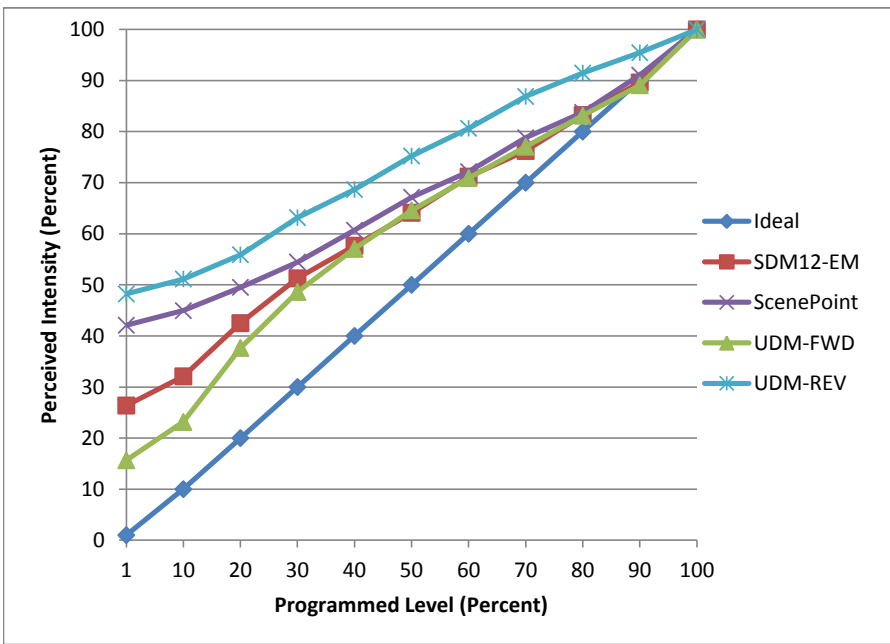

**Manufacturer** Liteline  
**Model** G4-GU10LED7W-30K-ES  
**Description** GU10 lamp  
**Driver** Integrated  
**Nominal Power (W)** 7  
**Dimming Control** Forward and Reverse  
**Product Range**  
**Test Date** 5/10/2016

Dimmer Tested Against:	SDM12-EM	ScenePoint	UDM-FWD	UDM-REV
Pass/Fail	Pass	Pass	Pass	Pass
<b>Best-Fit Power Profile:</b>				
Minimum ON	3	7	2	7
Maximum ON	94	94	95	59
Adjust	100	100	100	100
<b>Light Output Range (vs. non-dimmed)</b>				
Maximum (Perceived)	95.1%	95.0%	95.4%	95.8%
Minimum (Perceived)	25.1%	40.0%	14.9%	46.2%
Minimum (Measured)	6.3%	16.0%	2.2%	21.3%

**Linearity Curves (Best-fit Power Profile Applied):**

**Observations:**

bgk