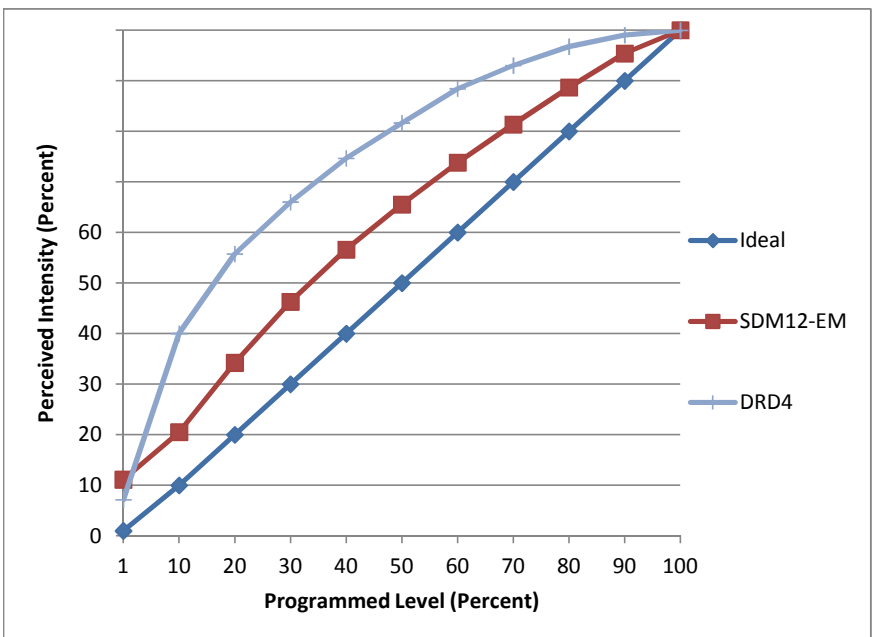

Manufacturer Contrast Lighting
Model ECOL2A013W2 / ECONWL200U
Description Adjustable Trim LED in new construction housing
Driver Fulham ThoroLED TCD11200350-11C
Nominal Power (W) 10
Dimming Control Forward-phase
Product Range
Test Date 7/25/2013

Dimmer Tested Against:	SDM12-EM	DRD4	
Pass/Fail	Pass	Pass	
Best-Fit Power Profile:		Standard	
Minimum ON	1		
Maximum ON	75		
Adjust	100		
Light Output Range (vs. non-dimmed)			
Maximum (Perceived), 120V	96.3%	100.0%	
Minimum (Perceived)	10.7%	7.2%	
Minimum (Measured)	1.2%	0.5%	

Forward-phase
100% Dim Level Waveform Capture

50% Dim Level Waveform Capture

Linearity Curves (Best-fit Power Profile Applied):

Observations:

DRD4 minimum on 3%, subject to pop-off at 2%