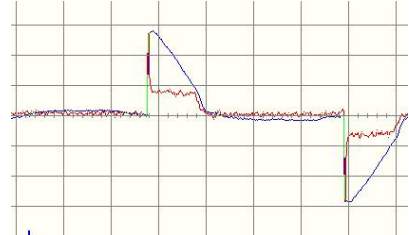

Manufacturer Contrast Lighting
Model ECOL2A013W2 / ECONWL200U
Description Adjustable Trim LED in new construction housing
Driver Fulham ThoroLED TCD11200350-11C
Nominal Power (W) 10
Dimming Control Forward-phase
Product Range
Test Date 7/25/2013

Dimmer Tested Against:	SDM12-EM	DRD4	
Pass/Fail	Pass	Pass	
Best-Fit Power Profile:		Standard	
Minimum ON	1		
Maximum ON	75		
Adjust	100		
Light Output Range (vs. non-dimmed)			
Maximum (Perceived), 120V	96.3%	100.0%	
Minimum (Perceived)	10.7%	7.2%	
Minimum (Measured)	1.2%	0.5%	

Forward-phase
100% Dim Level Waveform Capture

50% Dim Level Waveform Capture

Linearity Curves (Best-fit Power Profile Applied):

Observations:

DRD4 minimum on 3%, subject to pop-off at 2%