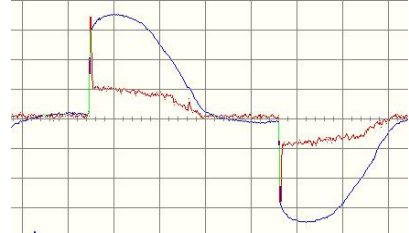

Manufacturer Contrast Lighting
Model ECOL2A013W2 / ECONWL200U
Description Adjustable Trim LED in new construction housing
Driver Fulham ThoroLED TCD11200350-11C
Nominal Power (W) 10
Dimming Control Forward-phase
Product Range
Test Date 7/25/2013

Dimmer Tested Against:	SDM12-EM	DRD4	
Pass/Fail	Pass	Pass	
Best-Fit Power Profile:		Standard	
Minimum ON	1		
Maximum ON	75		
Adjust	100		
Light Output Range (vs. non-dimmed)			
Maximum (Perceived), 120V	96.3%	100.0%	
Minimum (Perceived)	10.7%	7.2%	
Minimum (Measured)	1.2%	0.5%	

Forward-phase
100% Dim Level Waveform Capture

50% Dim Level Waveform Capture

Linearity Curves (Best-fit Power Profile Applied):

Observations:

DRD4 minimum on 3%, subject to pop-off at 2%